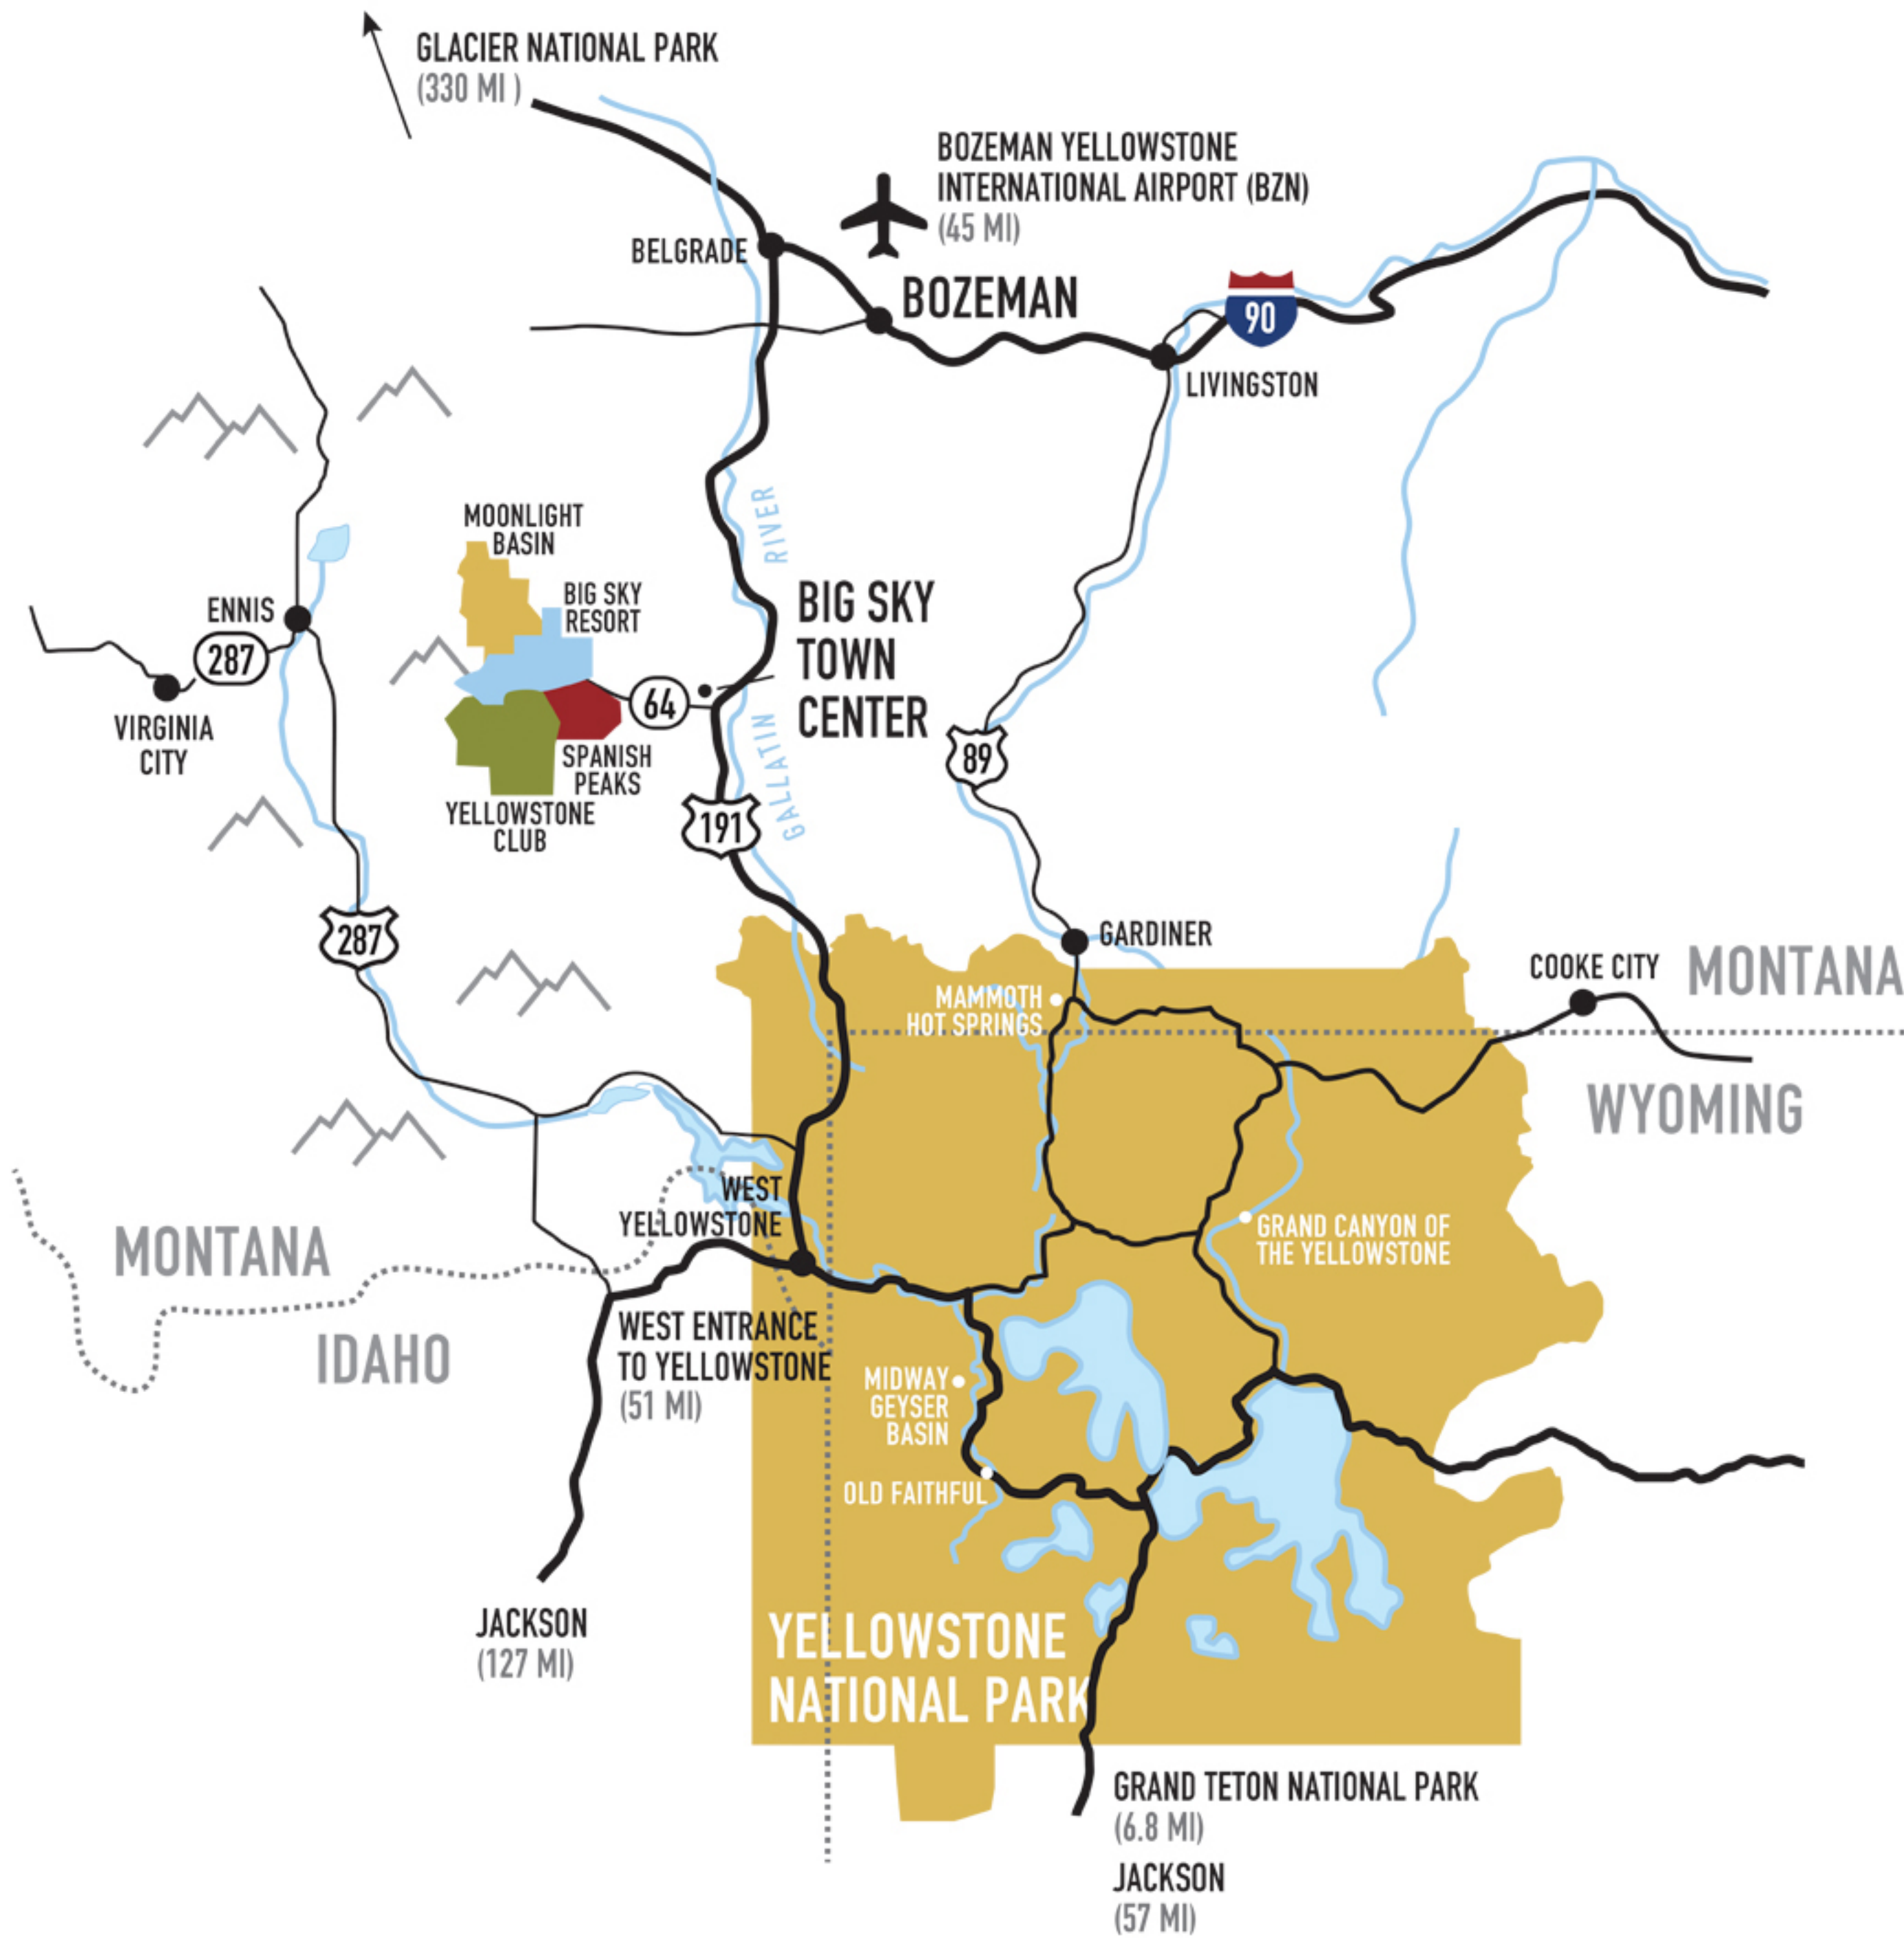

Huntley Drive

Aspen Leaf Drive

Simkins Drive

South Fork West Fork Gallatin River

Big Sky Golf Course

Big Sky Resort

Roxy's Market

Big Sky Medical Center

THE FRANKLIN  
RESIDENCES

BASE Community Center

Big Sky Events Arena

**DINING KEY:**

- 1 - Blue Buddha
- 2 - Block 3
- 3 - Tips Up
- 4 - Tres Toros
- 5 - Pinky G's
- 6 - The Rocks
- 7 - The Waypoint
- 8 - Lotus Pad
- 9 - Albertos
- 10 - LMNT
- 11 - Ousel & Spur Pizza Co
- 12 - Hungry Moose

## DESTINATIONS

**Bozeman**  
Vibrant western city offering a mix of arts, dining and recreation. Home to Montana State University.

**Livingston**  
Historic town on the Yellowstone River. Southwestern Montana fly fishing and cultural mecca.

**Ennis**  
Scenic western rucking town on the Madison River. Mountain views and world-famous fly fishing.

**Virginia City**  
Restored 1860's Old West Gold Rush town. National Historic Landmark.