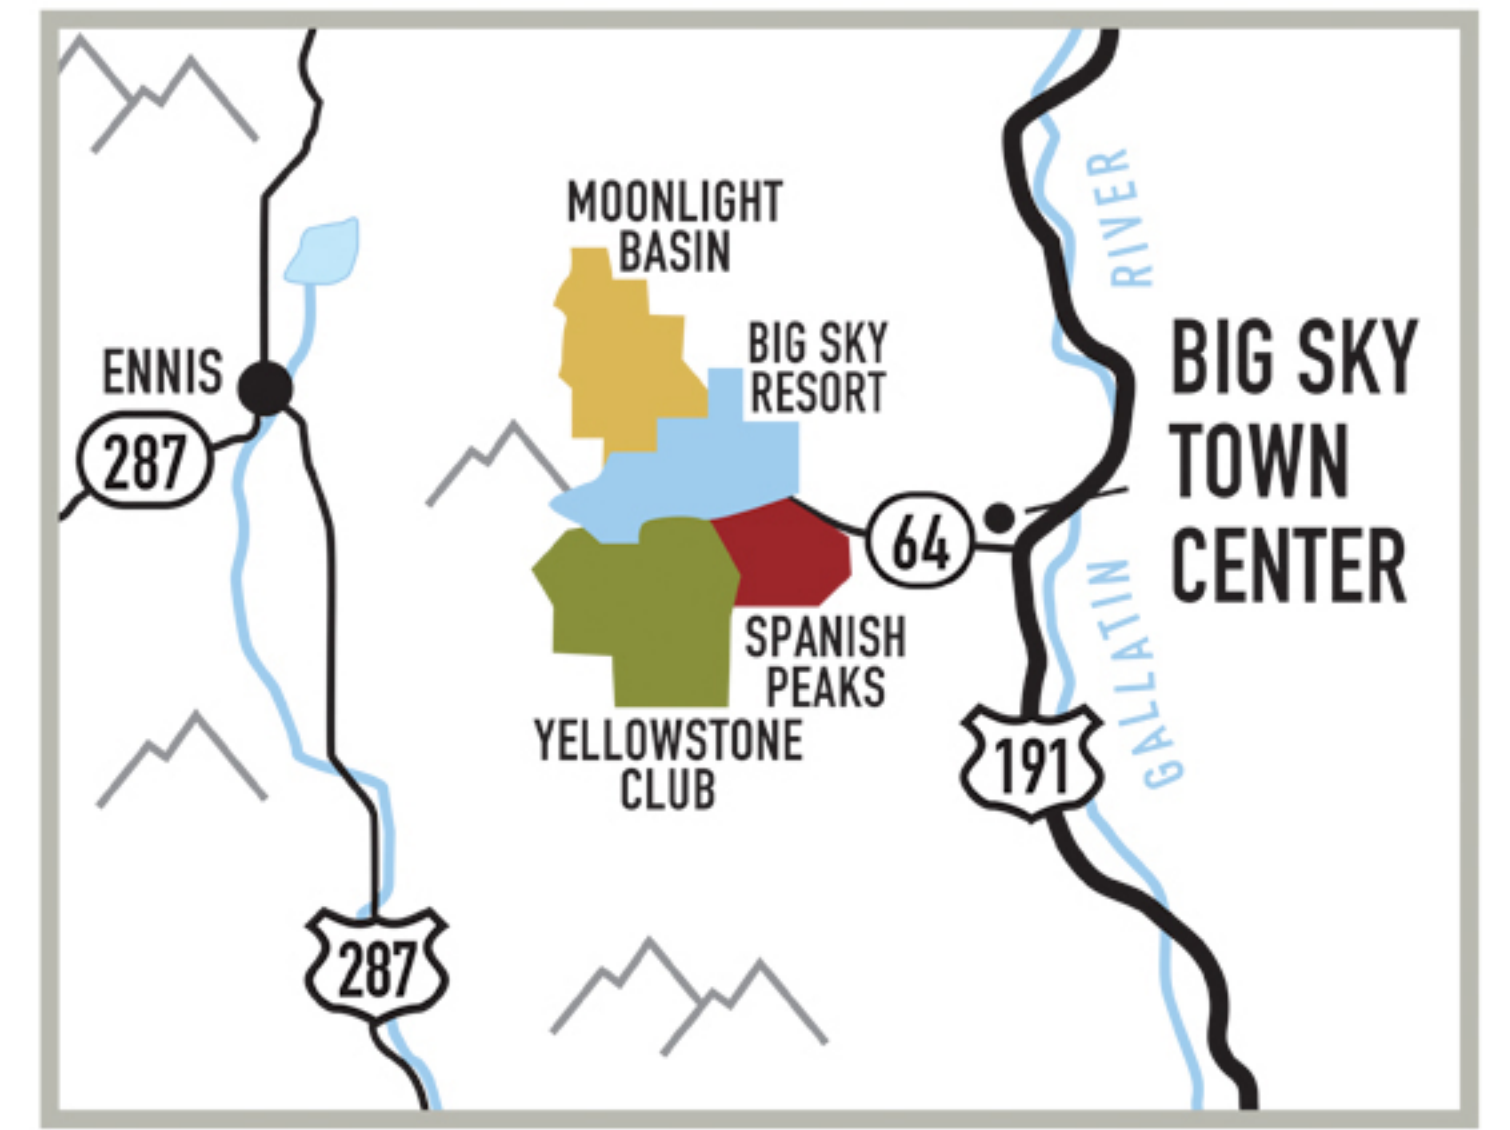

THE FRANKLIN  
RESIDENCES

BASE Community Center

Big Sky Events Arena

**DINING KEY:**

- 1 - Blue Buddha
- 2 - Block 3
- 3 - Tips Up
- 4 - Tres Toros
- 5 - Pinky G's
- 6 - The Rocks
- 7 - The Waypoint
- 8 - Lotus Pad
- 9 - Albertos
- 10 - LMNT
- 11 - Ousel & Spur Pizza Co
- 12 - Hungry Moose

# BIG SKY

Thriving mountain community with spectacular scenery and world-class out door recreation. Set right in the heart of it all.

## DESTINATIONS

**Bozeman**  
Vibrant western city offering a mix of arts, dining and recreation. Home to Montana State University.

**Livingston**  
Historic town on the Yellowstone River. Southwestern Montana fly fishing and cultural mecca.

**Ennis**  
Scenic western rucking town on the Madison River. Mountain views and world-famous fly fishing.

**Virginia City**  
Restored 1860's Old West Gold Rush town. National Historic Landmark.